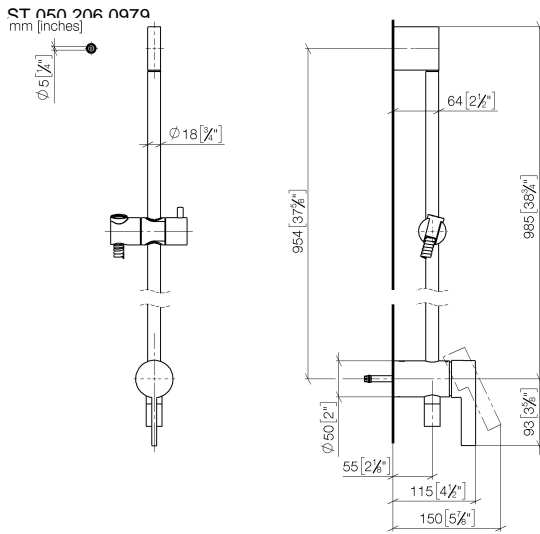

Certificates

Belgaqua_21-025- WRAS_2011027. LGA_29928.
27_1.